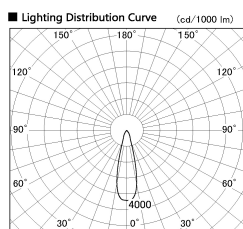

Item no. DD099-2120DB8540

Series Name: Φ 125 Spark

With Dark Mirror Reflector

Installation	Recessed mount
Type	
Fixture wattage	19.9W
Beam angle	27 deg
Color Temp.	4000K
CRI	Ra>85
Luminous	1758 lm
Body	Die-cast aluminum alloy
Body finish	N/A
Trim finish	Black
Reflector finish	Dark Mirror
IP Rate	IP20
Light source	COB module
Input Voltage	AC220~240V
Dimming Type	Non-Dimmable
Certificate	CE, CCC
Cut Hole	125mm