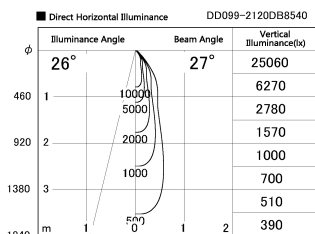

Item no. DD099-2120DB8540

Series Name: Φ 125 Spark

With Dark Mirror Reflector

Installation	Recessed mount
Type	
Fixture wattage	19.9W
Beam angle	27 deg
Color Temp.	4000K
CRI	Ra>85
Luminous	1758 lm
Body	Die-cast aluminum alloy
Body finish	N/A
Trim finish	Black
Reflector finish	Dark Mirror
IP Rate	IP20
Light source	COB module
Input Voltage	AC220~240V
Dimming Type	Non-Dimmable
Certificate	CE, CCC
Cut Hole	125mm