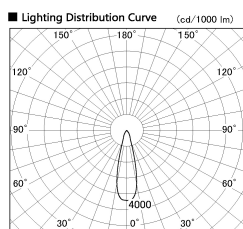

Item no. DD099-2120DB9027

Series Name: Φ 125 Spark

With Dark Mirror Reflector

Installation	Recessed mount
Type	
Fixture wattage	19.9W
Beam angle	27 deg
Color Temp.	2700K
CRI	Ra>90
Luminous	1490 lm
Body	Die-cast aluminum alloy
Body finish	N/A
Trim finish	Black
Reflector finish	Dark Mirror
IP Rate	IP20
Light source	COB module
Input Voltage	AC220~240V
Dimming Type	Non-Dimmable
Certificate	CE, CCC
Cut Hole	125mm