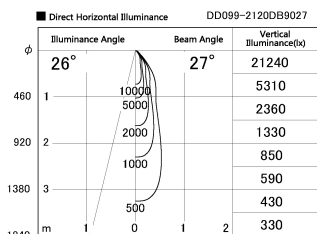

Item no. DD099-2120DB9027

Series Name: Φ 125 Spark

With Dark Mirror Reflector

Installation	Recessed mount
Type	
Fixture wattage	19.9W
Beam angle	27 deg
Color Temp.	2700K
CRI	Ra>90
Luminous	1490 lm
Body	Die-cast aluminum alloy
Body finish	N/A
Trim finish	Black
Reflector finish	Dark Mirror
IP Rate	IP20
Light source	COB module
Input Voltage	AC220~240V
Dimming Type	Non-Dimmable
Certificate	CE, CCC
Cut Hole	125mm