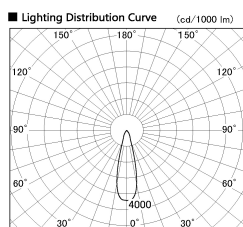

Item no. DD099-2120DB9040

Series Name: Φ 125 Spark

With Dark Mirror Reflector

Installation	Recessed mount
Type	Φ 125 Spark
Fixture wattage	19.9W
Beam angle	27 deg
Color Temp.	4000K
CRI	Ra>90
Luminous	1599 lm
Body	Die-cast aluminum alloy
Body finish	N/A
Trim finish	Black
Reflector finish	Dark Mirror
IP Rate	IP20
Light source	COB module
Input Voltage	AC220~240V
Dimming Type	Non-Dimmable
Certificate	CE, CCC
Cut Hole	125mm