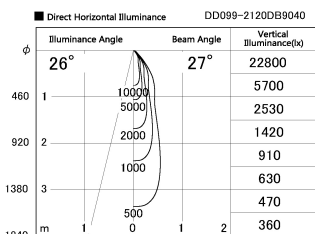

Item no. DD099-2120DB9040

Series Name:  $\Phi$ 125 Spark

With Dark Mirror Reflector

Installation	Recessed mount
Type	
Fixture wattage	19.9W
Beam angle	27 deg
Color Temp.	4000K
CRI	Ra>90
Luminous	1599 lm
Body	Die-cast aluminum alloy
Body finish	N/A
Trim finish	Black
Reflector finish	Dark Mirror
IP Rate	IP20
Light source	COB module
Input Voltage	AC220~240V
Dimming Type	Non-Dimmable
Certificate	CE, CCC
Cut Hole	125mm