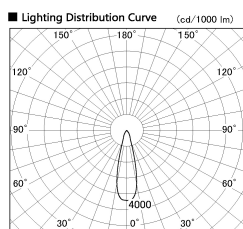

Item no. DD099-2120DB9040

Series Name:  $\Phi$ 125 Spark

With Dark Mirror Reflector

Installation	Recessed mount
Type	
Fixture wattage	19.9W
Beam angle	27 deg
Color Temp.	4000K
CRI	Ra>90
Luminous	1599 lm
Body	Die-cast aluminum alloy
Body finish	N/A
Trim finish	Black
Reflector finish	Dark Mirror
IP Rate	IP20
Light source	COB module
Input Voltage	AC220~240V
Dimming Type	Non-Dimmable
Certificate	CE, CCC
Cut Hole	125mm