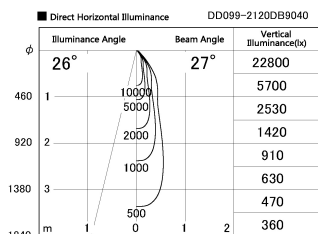

Item no. DD099-2120DB9040

Series Name: Φ 125 Spark

With Dark Mirror Reflector

Installation	Recessed mount
Type	Φ 125 Spark
Fixture wattage	19.9W
Beam angle	27 deg
Color Temp.	4000K
CRI	Ra>90
Luminous	1599 lm
Body	Die-cast aluminum alloy
Body finish	N/A
Trim finish	Black
Reflector finish	Dark Mirror
IP Rate	IP20
Light source	COB module
Input Voltage	AC220~240V
Dimming Type	Non-Dimmable
Certificate	CE, CCC
Cut Hole	125mm