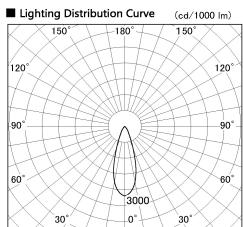

Item no. DD099-2130DB8530

Series Name: Φ 125 Spark

With Dark Mirror Reflector

Installation	Recessed mount
Type	Φ 125 Spark
Fixture wattage	19.9W
Beam angle	33 deg
Color Temp.	3000K
CRI	Ra>85
Luminous	1704 lm
Body	Die-cast aluminum alloy
Body finish	N/A
Trim finish	Black
Reflector finish	Dark Mirror
IP Rate	IP20
Light source	COB module
Input Voltage	AC220~240V
Dimming Type	Non-Dimmable
Certificate	CE, CCC
Cut Hole	125mm