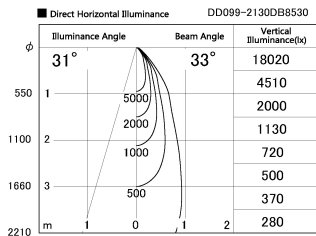

Item no. DD099-2130DB8530

Series Name: Φ 125 Spark

With Dark Mirror Reflector

Installation	Recessed mount
Type	Φ 125 Spark
Fixture wattage	19.9W
Beam angle	33 deg
Color Temp.	3000K
CRI	Ra>85
Luminous	1704 lm
Body	Die-cast aluminum alloy
Body finish	N/A
Trim finish	Black
Reflector finish	Dark Mirror
IP Rate	IP20
Light source	COB module
Input Voltage	AC220~240V
Dimming Type	Non-Dimmable
Certificate	CE, CCC
Cut Hole	125mm