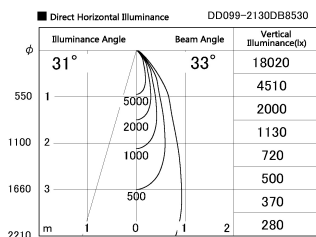

Item no. DD099-2130DB8530

Series Name: Φ 125 Spark

With Dark Mirror Reflector

Installation	Recessed mount
Type	
Fixture wattage	19.9W
Beam angle	33 deg
Color Temp.	3000K
CRI	Ra>85
Luminous	1704 lm
Body	Die-cast aluminum alloy
Body finish	N/A
Trim finish	Black
Reflector finish	Dark Mirror
IP Rate	IP20
Light source	COB module
Input Voltage	AC220~240V
Dimming Type	Non-Dimmable
Certificate	CE, CCC
Cut Hole	125mm