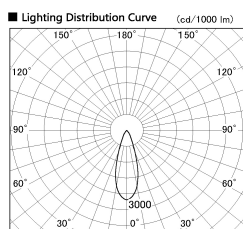

Item no. DD099-2130DB8530

Series Name: Φ 125 Spark

With Dark Mirror Reflector

Installation	Recessed mount
Type	
Fixture wattage	19.9W
Beam angle	33 deg
Color Temp.	3000K
CRI	Ra>85
Luminous	1704 lm
Body	Die-cast aluminum alloy
Body finish	N/A
Trim finish	Black
Reflector finish	Dark Mirror
IP Rate	IP20
Light source	COB module
Input Voltage	AC220~240V
Dimming Type	Non-Dimmable
Certificate	CE, CCC
Cut Hole	125mm