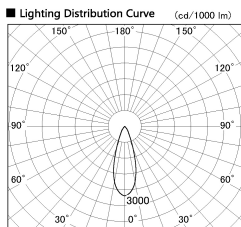

Item no. DD099-2130DB8535

Series Name: Φ 125 Spark

With Dark Mirror Reflector

Installation	Recessed mount
Type	
Fixture wattage	19.9W
Beam angle	33 deg
Color Temp.	3500K
CRI	Ra>85
Luminous	1738 lm
Body	Die-cast aluminum alloy
Body finish	N/A
Trim finish	Black
Reflector finish	Dark Mirror
IP Rate	IP20
Light source	COB module
Input Voltage	AC220~240V
Dimming Type	Non-Dimmable
Certificate	CE, CCC
Cut Hole	125mm