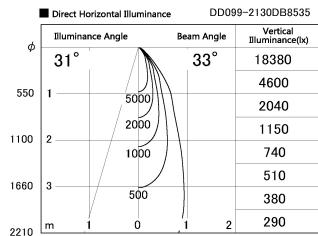

Item no. DD099-2130DB8535

Series Name: Φ 125 Spark

With Dark Mirror Reflector

Installation	Recessed mount
Type	
Fixture wattage	19.9W
Beam angle	33 deg
Color Temp.	3500K
CRI	Ra>85
Luminous	1738 lm
Body	Die-cast aluminum alloy
Body finish	N/A
Trim finish	Black
Reflector finish	Dark Mirror
IP Rate	IP20
Light source	COB module
Input Voltage	AC220~240V
Dimming Type	Non-Dimmable
Certificate	CE, CCC
Cut Hole	125mm