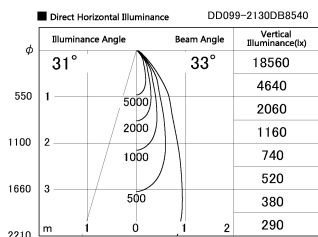

Item no. DD099-2130DB8540

Series Name: Φ 125 Spark

With Dark Mirror Reflector

Installation	Recessed mount
Type	
Fixture wattage	19.9W
Beam angle	33 deg
Color Temp.	4000K
CRI	Ra>85
Luminous	1755 lm
Body	Die-cast aluminum alloy
Body finish	N/A
Trim finish	Black
Reflector finish	Dark Mirror
IP Rate	IP20
Light source	COB module
Input Voltage	AC220~240V
Dimming Type	Non-Dimmable
Certificate	CE, CCC
Cut Hole	125mm