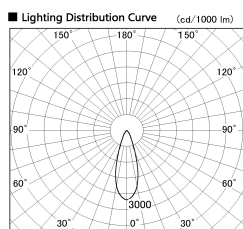

Item no. DD099-2130DB8540

Series Name: Φ 125 Spark

With Dark Mirror Reflector

Installation	Recessed mount
Type	
Fixture wattage	19.9W
Beam angle	33 deg
Color Temp.	4000K
CRI	Ra>85
Luminous	1755 lm
Body	Die-cast aluminum alloy
Body finish	N/A
Trim finish	Black
Reflector finish	Dark Mirror
IP Rate	IP20
Light source	COB module
Input Voltage	AC220~240V
Dimming Type	Non-Dimmable
Certificate	CE, CCC
Cut Hole	125mm