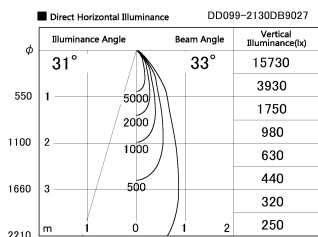

Item no. DD099-2130DB9027

Series Name: Φ 125 Spark

With Dark Mirror Reflector

| | |
|------------------|-------------------------|
| Installation | Recessed mount |
| Type | Φ 125 Spark |
| Fixture wattage | 19.9W |
| Beam angle | 33 deg |
| Color Temp. | 2700K |
| CRI | Ra>90 |
| Luminous | 1487 lm |
| Body | Die-cast aluminum alloy |
| Body finish | N/A |
| Trim finish | Black |
| Reflector finish | Dark Mirror |
| IP Rate | IP20 |
| Light source | COB module |
| Input Voltage | AC220~240V |
| Dimming Type | Non-Dimmable |
| Certificate | CE, CCC |
| Cut Hole | 125mm |