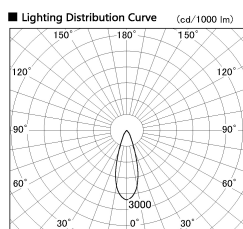

Item no. DD099-2130DB9027

Series Name: Φ 125 Spark

With Dark Mirror Reflector

| | |
|------------------|-------------------------|
| Installation | Recessed mount |
| Type | Φ 125 Spark |
| Fixture wattage | 19.9W |
| Beam angle | 33 deg |
| Color Temp. | 2700K |
| CRI | Ra>90 |
| Luminous | 1487 lm |
| Body | Die-cast aluminum alloy |
| Body finish | N/A |
| Trim finish | Black |
| Reflector finish | Dark Mirror |
| IP Rate | IP20 |
| Light source | COB module |
| Input Voltage | AC220~240V |
| Dimming Type | Non-Dimmable |
| Certificate | CE, CCC |
| Cut Hole | 125mm |