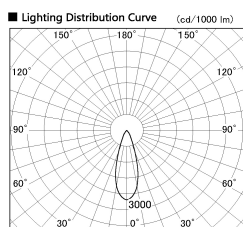

Item no. DD099-2130DB9027

Series Name: Φ 125 Spark

With Dark Mirror Reflector

| | |
|------------------|-------------------------|
| Installation | Recessed mount |
| Type | |
| Fixture wattage | 19.9W |
| Beam angle | 33 deg |
| Color Temp. | 2700K |
| CRI | Ra>90 |
| Luminous | 1487 lm |
| Body | Die-cast aluminum alloy |
| Body finish | N/A |
| Trim finish | Black |
| Reflector finish | Dark Mirror |
| IP Rate | IP20 |
| Light source | COB module |
| Input Voltage | AC220~240V |
| Dimming Type | Non-Dimmable |
| Certificate | CE, CCC |
| Cut Hole | 125mm |