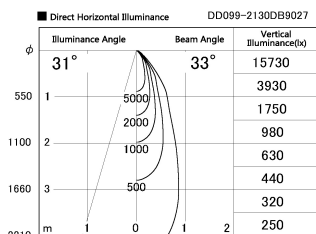

Item no. DD099-2130DB9027

Series Name: Φ 125 Spark

With Dark Mirror Reflector

| | |
|------------------|-------------------------|
| Installation | Recessed mount |
| Type | |
| Fixture wattage | 19.9W |
| Beam angle | 33 deg |
| Color Temp. | 2700K |
| CRI | Ra>90 |
| Luminous | 1487 lm |
| Body | Die-cast aluminum alloy |
| Body finish | N/A |
| Trim finish | Black |
| Reflector finish | Dark Mirror |
| IP Rate | IP20 |
| Light source | COB module |
| Input Voltage | AC220~240V |
| Dimming Type | Non-Dimmable |
| Certificate | CE, CCC |
| Cut Hole | 125mm |