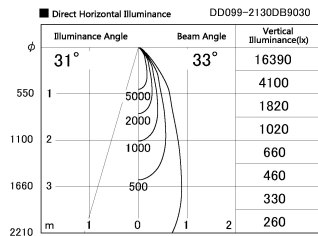

Item no. DD099-2130DB9030

Series Name: Φ 125 Spark

With Dark Mirror Reflector

Installation	Recessed mount
Type	
Fixture wattage	19.9W
Beam angle	33 deg
Color Temp.	3000K
CRI	Ra>90
Luminous	1549 lm
Body	Die-cast aluminum alloy
Body finish	N/A
Trim finish	Black
Reflector finish	Dark Mirror
IP Rate	IP20
Light source	COB module
Input Voltage	AC220~240V
Dimming Type	Non-Dimmable
Certificate	CE, CCC
Cut Hole	125mm