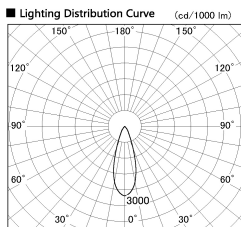

Item no. DD099-2130DB9030

Series Name: Φ 125 Spark

With Dark Mirror Reflector

Installation	Recessed mount
Type	
Fixture wattage	19.9W
Beam angle	33 deg
Color Temp.	3000K
CRI	Ra>90
Luminous	1549 lm
Body	Die-cast aluminum alloy
Body finish	N/A
Trim finish	Black
Reflector finish	Dark Mirror
IP Rate	IP20
Light source	COB module
Input Voltage	AC220~240V
Dimming Type	Non-Dimmable
Certificate	CE, CCC
Cut Hole	125mm