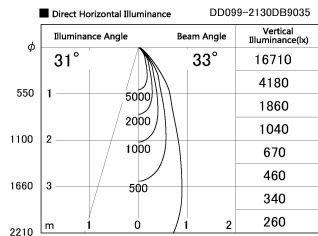

Item no. DD099-2130DB9035

Series Name: Φ 125 Spark

With Dark Mirror Reflector

Installation	Recessed mount
Type	
Fixture wattage	19.9W
Beam angle	33 deg
Color Temp.	3500K
CRI	Ra>90
Luminous	1580 lm
Body	Die-cast aluminum alloy
Body finish	N/A
Trim finish	Black
Reflector finish	Dark Mirror
IP Rate	IP20
Light source	COB module
Input Voltage	AC220~240V
Dimming Type	Non-Dimmable
Certificate	CE, CCC
Cut Hole	125mm