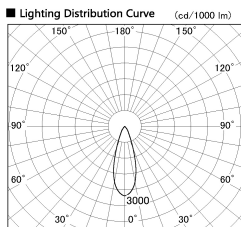

Item no. DD099-2130DB9035

Series Name: Φ 125 Spark

With Dark Mirror Reflector

Installation	Recessed mount
Type	
Fixture wattage	19.9W
Beam angle	33 deg
Color Temp.	3500K
CRI	Ra>90
Luminous	1580 lm
Body	Die-cast aluminum alloy
Body finish	N/A
Trim finish	Black
Reflector finish	Dark Mirror
IP Rate	IP20
Light source	COB module
Input Voltage	AC220~240V
Dimming Type	Non-Dimmable
Certificate	CE, CCC
Cut Hole	125mm