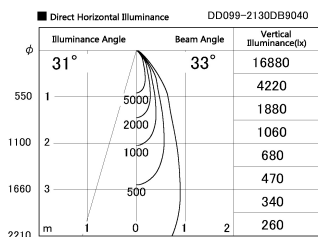

Item no. DD099-2130DB9040

Series Name:  $\Phi$ 125 Spark

With Dark Mirror Reflector

Installation	Recessed mount
Type	
Fixture wattage	19.9W
Beam angle	33 deg
Color Temp.	4000K
CRI	Ra>90
Luminous	1596 lm
Body	Die-cast aluminum alloy
Body finish	N/A
Trim finish	Black
Reflector finish	Dark Mirror
IP Rate	IP20
Light source	COB module
Input Voltage	AC220~240V
Dimming Type	Non-Dimmable
Certificate	CE, CCC
Cut Hole	125mm