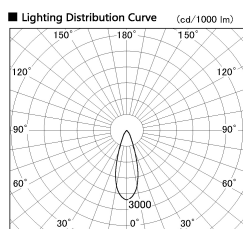

Item no. DD099-2130DB9040

Series Name:  $\Phi$ 125 Spark

With Dark Mirror Reflector

Installation	Recessed mount
Type	
Fixture wattage	19.9W
Beam angle	33 deg
Color Temp.	4000K
CRI	Ra>90
Luminous	1596 lm
Body	Die-cast aluminum alloy
Body finish	N/A
Trim finish	Black
Reflector finish	Dark Mirror
IP Rate	IP20
Light source	COB module
Input Voltage	AC220~240V
Dimming Type	Non-Dimmable
Certificate	CE, CCC
Cut Hole	125mm