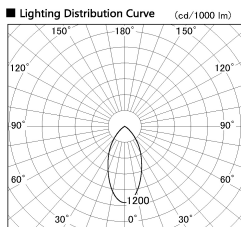

Item no. DD099-2150DB8527

Series Name: Φ 125 Spark

With Dark Mirror Reflector

Installation	Recessed mount
Type	
Fixture wattage	19.9W
Beam angle	49 deg
Color Temp.	2700K
CRI	Ra>85
Luminous	1507 lm
Body	Die-cast aluminum alloy
Body finish	N/A
Trim finish	Black
Reflector finish	Dark Mirror
IP Rate	IP20
Light source	COB module
Input Voltage	AC220~240V
Dimming Type	Non-Dimmable
Certificate	CE, CCC
Cut Hole	125mm