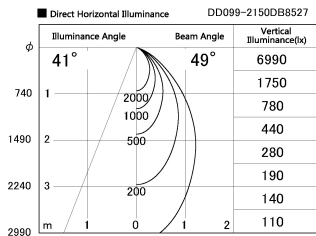

Item no. DD099-2150DB8527

Series Name: Φ 125 Spark

With Dark Mirror Reflector

Installation	Recessed mount
Type	
Fixture wattage	19.9W
Beam angle	49 deg
Color Temp.	2700K
CRI	Ra>85
Luminous	1507 lm
Body	Die-cast aluminum alloy
Body finish	N/A
Trim finish	Black
Reflector finish	Dark Mirror
IP Rate	IP20
Light source	COB module
Input Voltage	AC220~240V
Dimming Type	Non-Dimmable
Certificate	CE, CCC
Cut Hole	125mm