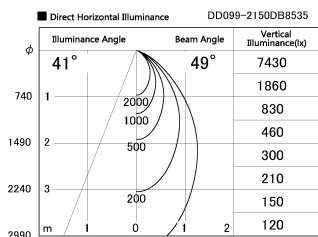

Item no. DD099-2150DB8535

Series Name: Φ 125 Spark

With Dark Mirror Reflector

Installation	Recessed mount
Type	
Fixture wattage	19.9W
Beam angle	49 deg
Color Temp.	3500K
CRI	Ra>85
Luminous	1601 lm
Body	Die-cast aluminum alloy
Body finish	N/A
Trim finish	Black
Reflector finish	Dark Mirror
IP Rate	IP20
Light source	COB module
Input Voltage	AC220~240V
Dimming Type	Non-Dimmable
Certificate	CE, CCC
Cut Hole	125mm