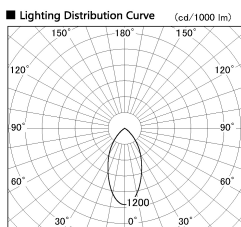

Item no. DD099-2150DB8535

Series Name: Φ 125 Spark

With Dark Mirror Reflector

Installation	Recessed mount
Type	
Fixture wattage	19.9W
Beam angle	49 deg
Color Temp.	3500K
CRI	Ra>85
Luminous	1601 lm
Body	Die-cast aluminum alloy
Body finish	N/A
Trim finish	Black
Reflector finish	Dark Mirror
IP Rate	IP20
Light source	COB module
Input Voltage	AC220~240V
Dimming Type	Non-Dimmable
Certificate	CE, CCC
Cut Hole	125mm