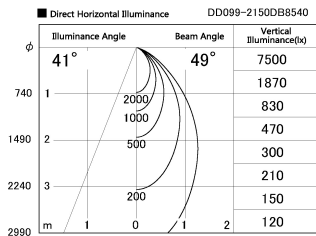

Item no. DD099-2150DB8540

Series Name:  $\Phi$ 125 Spark

With Dark Mirror Reflector

Installation	Recessed mount
Type	
Fixture wattage	19.9W
Beam angle	49 deg
Color Temp.	4000K
CRI	Ra>85
Luminous	1616 lm
Body	Die-cast aluminum alloy
Body finish	N/A
Trim finish	Black
Reflector finish	Dark Mirror
IP Rate	IP20
Light source	COB module
Input Voltage	AC220~240V
Dimming Type	Non-Dimmable
Certificate	CE, CCC
Cut Hole	125mm