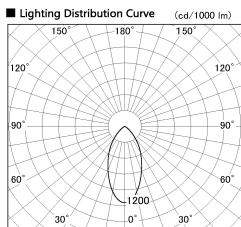

Item no. DD099-2150DB8540

Series Name:  $\Phi$ 125 Spark

With Dark Mirror Reflector

Installation	Recessed mount
Type	
Fixture wattage	19.9W
Beam angle	49 deg
Color Temp.	4000K
CRI	Ra>85
Luminous	1616 lm
Body	Die-cast aluminum alloy
Body finish	N/A
Trim finish	Black
Reflector finish	Dark Mirror
IP Rate	IP20
Light source	COB module
Input Voltage	AC220~240V
Dimming Type	Non-Dimmable
Certificate	CE, CCC
Cut Hole	125mm