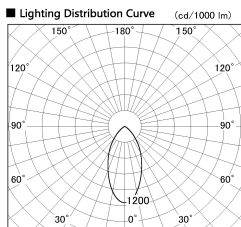

Item no. DD099-2150DB9027

Series Name:  $\Phi$ 125 Spark

With Dark Mirror Reflector

Installation	Recessed mount
Type	
Fixture wattage	19.9W
Beam angle	49 deg
Color Temp.	2700K
CRI	Ra>90
Luminous	1370 lm
Body	Die-cast aluminum alloy
Body finish	N/A
Trim finish	Black
Reflector finish	Dark Mirror
IP Rate	IP20
Light source	COB module
Input Voltage	AC220~240V
Dimming Type	Non-Dimmable
Certificate	CE, CCC
Cut Hole	125mm