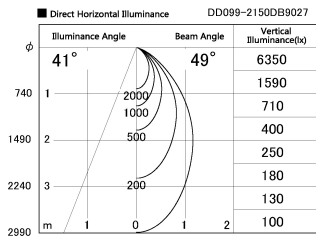

Item no. DD099-2150DB9027

Series Name:  $\Phi$ 125 Spark

With Dark Mirror Reflector

Installation	Recessed mount
Type	
Fixture wattage	19.9W
Beam angle	49 deg
Color Temp.	2700K
CRI	Ra>90
Luminous	1370 lm
Body	Die-cast aluminum alloy
Body finish	N/A
Trim finish	Black
Reflector finish	Dark Mirror
IP Rate	IP20
Light source	COB module
Input Voltage	AC220~240V
Dimming Type	Non-Dimmable
Certificate	CE, CCC
Cut Hole	125mm