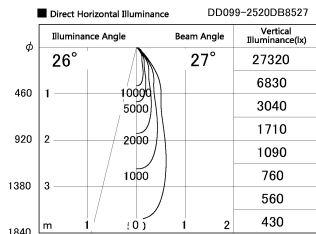

Item no. DD099-2520DB8527

Series Name: Φ 125 Spark

With Dark Mirror Reflector

Installation	Recessed mount
Type	
Fixture wattage	23W
Beam angle	27 deg
Color Temp.	2700K
CRI	Ra>85
Luminous	2022 lm
Body	Die-cast aluminum alloy
Body finish	N/A
Trim finish	Black
Reflector finish	Dark Mirror
IP Rate	IP20
Light source	COB module
Input Voltage	AC220~240V
Dimming Type	Non-Dimmable
Certificate	CE, CCC
Cut Hole	125mm