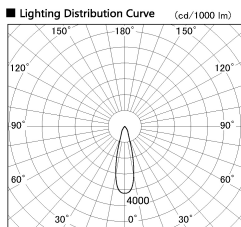

Item no. DD099-2520DB8527

Series Name: Φ 125 Spark

With Dark Mirror Reflector

Installation	Recessed mount
Type	
Fixture wattage	23W
Beam angle	27 deg
Color Temp.	2700K
CRI	Ra>85
Luminous	2022 lm
Body	Die-cast aluminum alloy
Body finish	N/A
Trim finish	Black
Reflector finish	Dark Mirror
IP Rate	IP20
Light source	COB module
Input Voltage	AC220~240V
Dimming Type	Non-Dimmable
Certificate	CE, CCC
Cut Hole	125mm