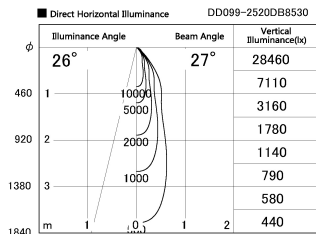

Item no. DD099-2520DB8530

Series Name: Φ 125 Spark

With Dark Mirror Reflector

Installation	Recessed mount
Type	
Fixture wattage	23W
Beam angle	27 deg
Color Temp.	3000K
CRI	Ra>85
Luminous	2106 lm
Body	Die-cast aluminum alloy
Body finish	N/A
Trim finish	Black
Reflector finish	Dark Mirror
IP Rate	IP20
Light source	COB module
Input Voltage	AC220~240V
Dimming Type	Non-Dimmable
Certificate	CE, CCC
Cut Hole	125mm