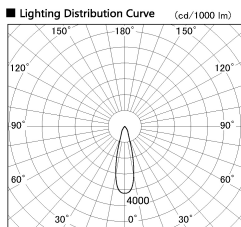

Item no. DD099-2520DB8530

Series Name: Φ 125 Spark

With Dark Mirror Reflector

Installation	Recessed mount
Type	
Fixture wattage	23W
Beam angle	27 deg
Color Temp.	3000K
CRI	Ra>85
Luminous	2106 lm
Body	Die-cast aluminum alloy
Body finish	N/A
Trim finish	Black
Reflector finish	Dark Mirror
IP Rate	IP20
Light source	COB module
Input Voltage	AC220~240V
Dimming Type	Non-Dimmable
Certificate	CE, CCC
Cut Hole	125mm