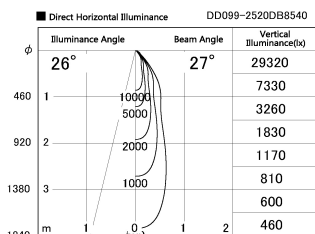

Item no. DD099-2520DB8540

Series Name:  $\Phi$ 125 Spark

With Dark Mirror Reflector

Installation	Recessed mount
Type	
Fixture wattage	23W
Beam angle	27 deg
Color Temp.	4000K
CRI	Ra>85
Luminous	2170 lm
Body	Die-cast aluminum alloy
Body finish	N/A
Trim finish	Black
Reflector finish	Dark Mirror
IP Rate	IP20
Light source	COB module
Input Voltage	AC220~240V
Dimming Type	Non-Dimmable
Certificate	CE, CCC
Cut Hole	125mm