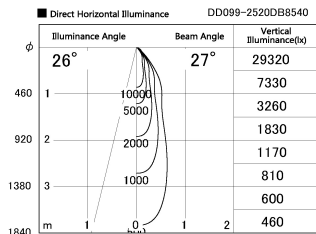

Item no. DD099-2520DB8540

Series Name: Φ 125 Spark

With Dark Mirror Reflector

Installation	Recessed mount
Type	Φ 125 Spark
Fixture wattage	23W
Beam angle	27 deg
Color Temp.	4000K
CRI	Ra>85
Luminous	2170 lm
Body	Die-cast aluminum alloy
Body finish	N/A
Trim finish	Black
Reflector finish	Dark Mirror
IP Rate	IP20
Light source	COB module
Input Voltage	AC220~240V
Dimming Type	Non-Dimmable
Certificate	CE, CCC
Cut Hole	125mm