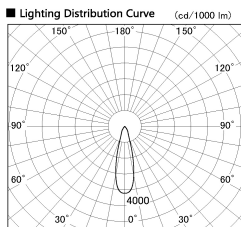

Item no. DD099-2520DB8540

Series Name: Φ 125 Spark

With Dark Mirror Reflector

Installation	Recessed mount
Type	Φ 125 Spark
Fixture wattage	23W
Beam angle	27 deg
Color Temp.	4000K
CRI	Ra>85
Luminous	2170 lm
Body	Die-cast aluminum alloy
Body finish	N/A
Trim finish	Black
Reflector finish	Dark Mirror
IP Rate	IP20
Light source	COB module
Input Voltage	AC220~240V
Dimming Type	Non-Dimmable
Certificate	CE, CCC
Cut Hole	125mm