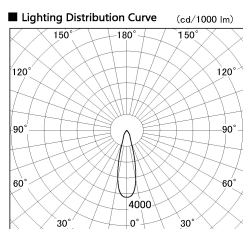

Item no. DD099-2520DB8540

Series Name:  $\Phi$ 125 Spark

With Dark Mirror Reflector

Installation	Recessed mount
Type	
Fixture wattage	23W
Beam angle	27 deg
Color Temp.	4000K
CRI	Ra>85
Luminous	2170 lm
Body	Die-cast aluminum alloy
Body finish	N/A
Trim finish	Black
Reflector finish	Dark Mirror
IP Rate	IP20
Light source	COB module
Input Voltage	AC220~240V
Dimming Type	Non-Dimmable
Certificate	CE, CCC
Cut Hole	125mm