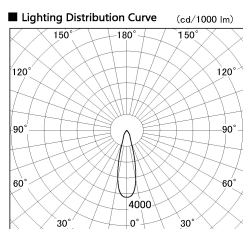

Item no. DD099-2520DB9027

Series Name:  $\Phi$ 125 Spark

With Dark Mirror Reflector

Installation	Recessed mount
Type	
Fixture wattage	23W
Beam angle	27 deg
Color Temp.	2700K
CRI	Ra>90
Luminous	1839 lm
Body	Die-cast aluminum alloy
Body finish	N/A
Trim finish	Black
Reflector finish	Dark Mirror
IP Rate	IP20
Light source	COB module
Input Voltage	AC220~240V
Dimming Type	Non-Dimmable
Certificate	CE, CCC
Cut Hole	125mm