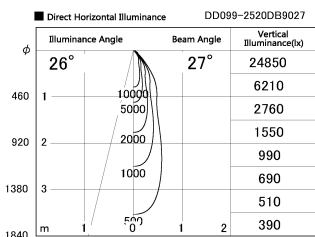

Item no. DD099-2520DB9027

Series Name:  $\Phi$ 125 Spark

With Dark Mirror Reflector

Installation	Recessed mount
Type	
Fixture wattage	23W
Beam angle	27 deg
Color Temp.	2700K
CRI	Ra>90
Luminous	1839 lm
Body	Die-cast aluminum alloy
Body finish	N/A
Trim finish	Black
Reflector finish	Dark Mirror
IP Rate	IP20
Light source	COB module
Input Voltage	AC220~240V
Dimming Type	Non-Dimmable
Certificate	CE, CCC
Cut Hole	125mm