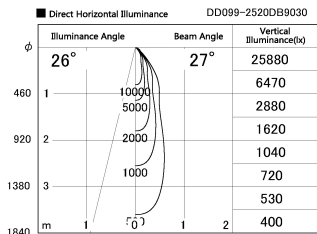

Item no. DD099-2520DB9030

Series Name:  $\Phi$ 125 Spark

With Dark Mirror Reflector

Installation	Recessed mount
Type	
Fixture wattage	23W
Beam angle	27 deg
Color Temp.	3000K
CRI	Ra>90
Luminous	1915 lm
Body	Die-cast aluminum alloy
Body finish	N/A
Trim finish	Black
Reflector finish	Dark Mirror
IP Rate	IP20
Light source	COB module
Input Voltage	AC220~240V
Dimming Type	Non-Dimmable
Certificate	CE, CCC
Cut Hole	125mm