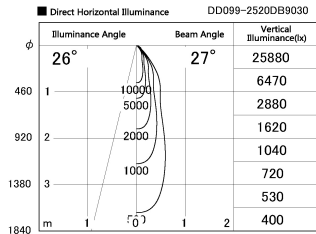

Item no. DD099-2520DB9030

Series Name:  $\Phi$ 125 Spark

With Dark Mirror Reflector

Installation	Recessed mount
Type	$\Phi$ 125 Spark
Fixture wattage	23W
Beam angle	27 deg
Color Temp.	3000K
CRI	Ra>90
Luminous	1915 lm
Body	Die-cast aluminum alloy
Body finish	N/A
Trim finish	Black
Reflector finish	Dark Mirror
IP Rate	IP20
Light source	COB module
Input Voltage	AC220~240V
Dimming Type	Non-Dimmable
Certificate	CE, CCC
Cut Hole	125mm