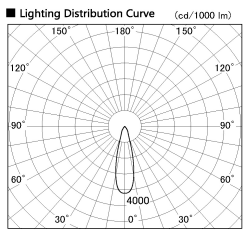

Item no. DD099-2520DB9030

Series Name:  $\Phi$ 125 Spark

With Dark Mirror Reflector

Installation	Recessed mount
Type	$\Phi$ 125 Spark
Fixture wattage	23W
Beam angle	27 deg
Color Temp.	3000K
CRI	Ra>90
Luminous	1915 lm
Body	Die-cast aluminum alloy
Body finish	N/A
Trim finish	Black
Reflector finish	Dark Mirror
IP Rate	IP20
Light source	COB module
Input Voltage	AC220~240V
Dimming Type	Non-Dimmable
Certificate	CE, CCC
Cut Hole	125mm