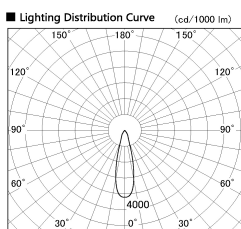

Item no. DD099-2520DB9030

Series Name:  $\Phi$ 125 Spark

With Dark Mirror Reflector

Installation	Recessed mount
Type	
Fixture wattage	23W
Beam angle	27 deg
Color Temp.	3000K
CRI	Ra>90
Luminous	1915 lm
Body	Die-cast aluminum alloy
Body finish	N/A
Trim finish	Black
Reflector finish	Dark Mirror
IP Rate	IP20
Light source	COB module
Input Voltage	AC220~240V
Dimming Type	Non-Dimmable
Certificate	CE, CCC
Cut Hole	125mm