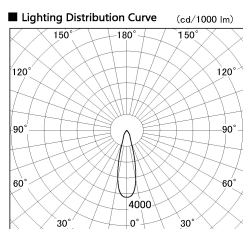

Item no. DD099-2520DB9035

Series Name: Φ 125 Spark

With Dark Mirror Reflector

Installation	Recessed mount
Type	
Fixture wattage	23W
Beam angle	27 deg
Color Temp.	3500K
CRI	Ra>90
Luminous	1954 lm
Body	Die-cast aluminum alloy
Body finish	N/A
Trim finish	Black
Reflector finish	Dark Mirror
IP Rate	IP20
Light source	COB module
Input Voltage	AC220~240V
Dimming Type	Non-Dimmable
Certificate	CE, CCC
Cut Hole	125mm