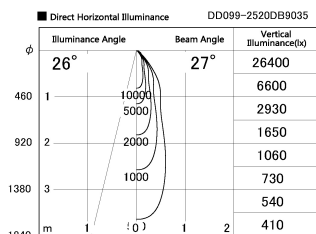

Item no. DD099-2520DB9035

Series Name: Φ 125 Spark

With Dark Mirror Reflector

Installation	Recessed mount
Type	
Fixture wattage	23W
Beam angle	27 deg
Color Temp.	3500K
CRI	Ra>90
Luminous	1954 lm
Body	Die-cast aluminum alloy
Body finish	N/A
Trim finish	Black
Reflector finish	Dark Mirror
IP Rate	IP20
Light source	COB module
Input Voltage	AC220~240V
Dimming Type	Non-Dimmable
Certificate	CE, CCC
Cut Hole	125mm