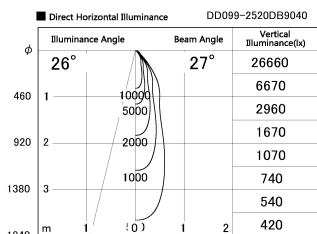

Item no. DD099-2520DB9040

Series Name: Φ 125 Spark

With Dark Mirror Reflector

Installation	Recessed mount
Type	Φ 125 Spark
Fixture wattage	23W
Beam angle	27 deg
Color Temp.	4000K
CRI	Ra>90
Luminous	1973 lm
Body	Die-cast aluminum alloy
Body finish	N/A
Trim finish	Black
Reflector finish	Dark Mirror
IP Rate	IP20
Light source	COB module
Input Voltage	AC220~240V
Dimming Type	Non-Dimmable
Certificate	CE, CCC
Cut Hole	125mm