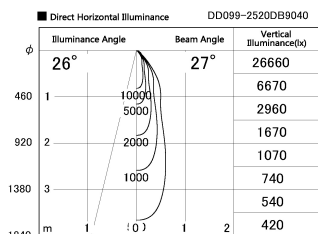

Item no. DD099-2520DB9040

Series Name: Φ 125 Spark

With Dark Mirror Reflector

Installation	Recessed mount
Type	
Fixture wattage	23W
Beam angle	27 deg
Color Temp.	4000K
CRI	Ra>90
Luminous	1973 lm
Body	Die-cast aluminum alloy
Body finish	N/A
Trim finish	Black
Reflector finish	Dark Mirror
IP Rate	IP20
Light source	COB module
Input Voltage	AC220~240V
Dimming Type	Non-Dimmable
Certificate	CE, CCC
Cut Hole	125mm