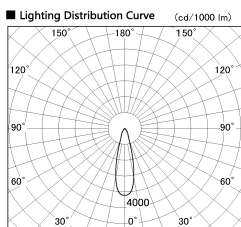

Item no. DD099-2520DB9040

Series Name: Φ 125 Spark

With Dark Mirror Reflector

Installation	Recessed mount
Type	Φ 125 Spark
Fixture wattage	23W
Beam angle	27 deg
Color Temp.	4000K
CRI	Ra>90
Luminous	1973 lm
Body	Die-cast aluminum alloy
Body finish	N/A
Trim finish	Black
Reflector finish	Dark Mirror
IP Rate	IP20
Light source	COB module
Input Voltage	AC220~240V
Dimming Type	Non-Dimmable
Certificate	CE, CCC
Cut Hole	125mm