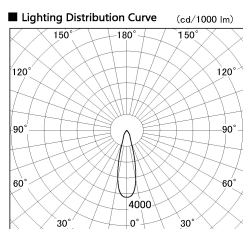

Item no. DD099-2520DB9040

Series Name: Φ 125 Spark

With Dark Mirror Reflector

Installation	Recessed mount
Type	
Fixture wattage	23W
Beam angle	27 deg
Color Temp.	4000K
CRI	Ra>90
Luminous	1973 lm
Body	Die-cast aluminum alloy
Body finish	N/A
Trim finish	Black
Reflector finish	Dark Mirror
IP Rate	IP20
Light source	COB module
Input Voltage	AC220~240V
Dimming Type	Non-Dimmable
Certificate	CE, CCC
Cut Hole	125mm