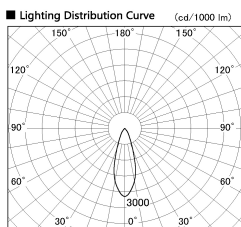

Item no. DD099-2530DB8527

Series Name: Φ 125 Spark

With Dark Mirror Reflector

Installation	Recessed mount
Type	Φ 125 Spark
Fixture wattage	23W
Beam angle	33 deg
Color Temp.	2700K
CRI	Ra>85
Luminous	2018 lm
Body	Die-cast aluminum alloy
Body finish	N/A
Trim finish	Black
Reflector finish	Dark Mirror
IP Rate	IP20
Light source	COB module
Input Voltage	AC220~240V
Dimming Type	Non-Dimmable
Certificate	CE, CCC
Cut Hole	125mm