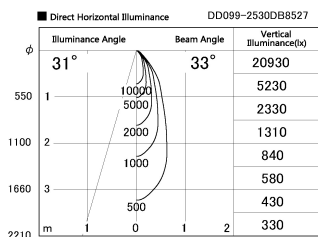

Item no. DD099-2530DB8527

Series Name: Φ 125 Spark

With Dark Mirror Reflector

Installation	Recessed mount
Type	Φ 125 Spark
Fixture wattage	23W
Beam angle	33 deg
Color Temp.	2700K
CRI	Ra>85
Luminous	2018 lm
Body	Die-cast aluminum alloy
Body finish	N/A
Trim finish	Black
Reflector finish	Dark Mirror
IP Rate	IP20
Light source	COB module
Input Voltage	AC220~240V
Dimming Type	Non-Dimmable
Certificate	CE, CCC
Cut Hole	125mm