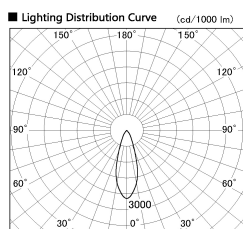

Item no. DD099-2530DB8535

Series Name: Φ 125 Spark

With Dark Mirror Reflector

Installation	Recessed mount
Type	
Fixture wattage	23W
Beam angle	33 deg
Color Temp.	3500K
CRI	Ra>85
Luminous	2144 lm
Body	Die-cast aluminum alloy
Body finish	N/A
Trim finish	Black
Reflector finish	Dark Mirror
IP Rate	IP20
Light source	COB module
Input Voltage	AC220~240V
Dimming Type	Non-Dimmable
Certificate	CE, CCC
Cut Hole	125mm