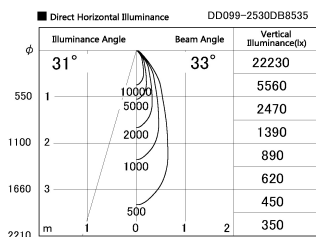

Item no. DD099-2530DB8535

Series Name: Φ 125 Spark

With Dark Mirror Reflector

Installation	Recessed mount
Type	
Fixture wattage	23W
Beam angle	33 deg
Color Temp.	3500K
CRI	Ra>85
Luminous	2144 lm
Body	Die-cast aluminum alloy
Body finish	N/A
Trim finish	Black
Reflector finish	Dark Mirror
IP Rate	IP20
Light source	COB module
Input Voltage	AC220~240V
Dimming Type	Non-Dimmable
Certificate	CE, CCC
Cut Hole	125mm