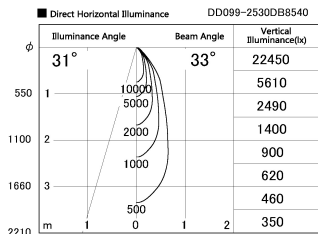

Item no. DD099-2530DB8540

Series Name: Φ 125 Spark

With Dark Mirror Reflector

Installation	Recessed mount
Type	
Fixture wattage	23W
Beam angle	33 deg
Color Temp.	4000K
CRI	Ra>85
Luminous	2165 lm
Body	Die-cast aluminum alloy
Body finish	N/A
Trim finish	Black
Reflector finish	Dark Mirror
IP Rate	IP20
Light source	COB module
Input Voltage	AC220~240V
Dimming Type	Non-Dimmable
Certificate	CE, CCC
Cut Hole	125mm