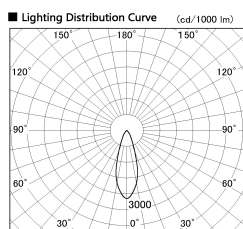

Item no. DD099-2530DB8540

Series Name: Φ 125 Spark

With Dark Mirror Reflector

Installation	Recessed mount
Type	
Fixture wattage	23W
Beam angle	33 deg
Color Temp.	4000K
CRI	Ra>85
Luminous	2165 lm
Body	Die-cast aluminum alloy
Body finish	N/A
Trim finish	Black
Reflector finish	Dark Mirror
IP Rate	IP20
Light source	COB module
Input Voltage	AC220~240V
Dimming Type	Non-Dimmable
Certificate	CE, CCC
Cut Hole	125mm