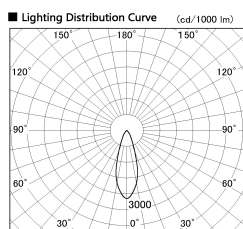

Item no. DD099-2530DB9027

Series Name: Φ 125 Spark

With Dark Mirror Reflector

Installation	Recessed mount
Type	
Fixture wattage	23W
Beam angle	33 deg
Color Temp.	2700K
CRI	Ra>90
Luminous	1835 lm
Body	Die-cast aluminum alloy
Body finish	N/A
Trim finish	Black
Reflector finish	Dark Mirror
IP Rate	IP20
Light source	COB module
Input Voltage	AC220~240V
Dimming Type	Non-Dimmable
Certificate	CE, CCC
Cut Hole	125mm