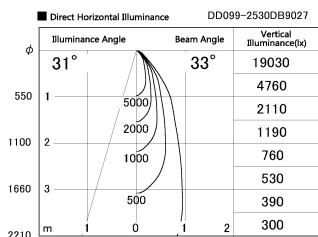

Item no. DD099-2530DB9027

Series Name: Φ 125 Spark

With Dark Mirror Reflector

Installation	Recessed mount
Type	
Fixture wattage	23W
Beam angle	33 deg
Color Temp.	2700K
CRI	Ra>90
Luminous	1835 lm
Body	Die-cast aluminum alloy
Body finish	N/A
Trim finish	Black
Reflector finish	Dark Mirror
IP Rate	IP20
Light source	COB module
Input Voltage	AC220~240V
Dimming Type	Non-Dimmable
Certificate	CE, CCC
Cut Hole	125mm