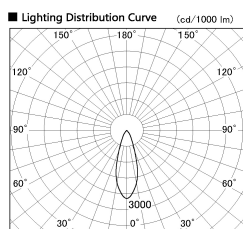

Item no. DD099-2530DB9035

Series Name: Φ 125 Spark

With Dark Mirror Reflector

Installation	Recessed mount
Type	
Fixture wattage	23W
Beam angle	33 deg
Color Temp.	3500K
CRI	Ra>90
Luminous	1950 lm
Body	Die-cast aluminum alloy
Body finish	N/A
Trim finish	Black
Reflector finish	Dark Mirror
IP Rate	IP20
Light source	COB module
Input Voltage	AC220~240V
Dimming Type	Non-Dimmable
Certificate	CE, CCC
Cut Hole	125mm