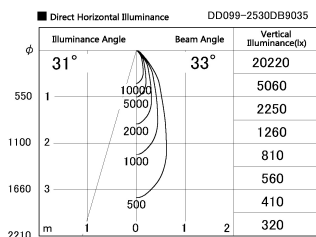

Item no. DD099-2530DB9035

Series Name: Φ 125 Spark

With Dark Mirror Reflector

Installation	Recessed mount
Type	
Fixture wattage	23W
Beam angle	33 deg
Color Temp.	3500K
CRI	Ra>90
Luminous	1950 lm
Body	Die-cast aluminum alloy
Body finish	N/A
Trim finish	Black
Reflector finish	Dark Mirror
IP Rate	IP20
Light source	COB module
Input Voltage	AC220~240V
Dimming Type	Non-Dimmable
Certificate	CE, CCC
Cut Hole	125mm