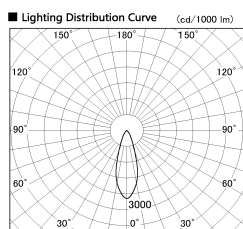

Item no. DD099-2530DB9040

Series Name: Φ 125 Spark

With Dark Mirror Reflector

Installation	Recessed mount
Type	
Fixture wattage	23W
Beam angle	33 deg
Color Temp.	4000K
CRI	Ra>90
Luminous	1969 lm
Body	Die-cast aluminum alloy
Body finish	N/A
Trim finish	Black
Reflector finish	Dark Mirror
IP Rate	IP20
Light source	COB module
Input Voltage	AC220~240V
Dimming Type	Non-Dimmable
Certificate	CE, CCC
Cut Hole	125mm