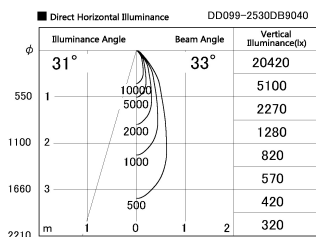

Item no. DD099-2530DB9040

Series Name: Φ 125 Spark

With Dark Mirror Reflector

Installation	Recessed mount
Type	
Fixture wattage	23W
Beam angle	33 deg
Color Temp.	4000K
CRI	Ra>90
Luminous	1969 lm
Body	Die-cast aluminum alloy
Body finish	N/A
Trim finish	Black
Reflector finish	Dark Mirror
IP Rate	IP20
Light source	COB module
Input Voltage	AC220~240V
Dimming Type	Non-Dimmable
Certificate	CE, CCC
Cut Hole	125mm