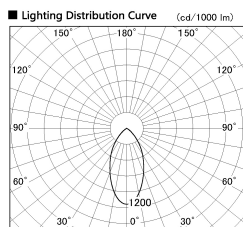

Item no. DD099-2550DB8535

Series Name:  $\Phi$ 125 Spark

With Dark Mirror Reflector

Installation	Recessed mount
Type	
Fixture wattage	23W
Beam angle	50 deg
Color Temp.	3500K
CRI	Ra>85
Luminous	1975 lm
Body	Die-cast aluminum alloy
Body finish	N/A
Trim finish	Black
Reflector finish	Dark Mirror
IP Rate	IP20
Light source	COB module
Input Voltage	AC220~240V
Dimming Type	Non-Dimmable
Certificate	CE, CCC
Cut Hole	125mm