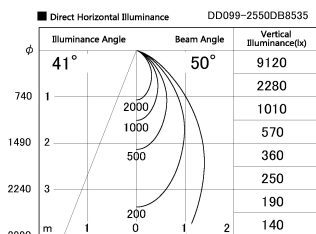

Item no. DD099-2550DB8535

Series Name:  $\Phi$ 125 Spark

With Dark Mirror Reflector

Installation	Recessed mount
Type	
Fixture wattage	23W
Beam angle	50 deg
Color Temp.	3500K
CRI	Ra>85
Luminous	1975 lm
Body	Die-cast aluminum alloy
Body finish	N/A
Trim finish	Black
Reflector finish	Dark Mirror
IP Rate	IP20
Light source	COB module
Input Voltage	AC220~240V
Dimming Type	Non-Dimmable
Certificate	CE, CCC
Cut Hole	125mm