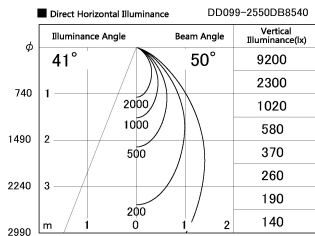

Item no. DD099-2550DB8540

Series Name:  $\Phi$ 125 Spark

With Dark Mirror Reflector

Installation	Recessed mount
Type	$\Phi$ 125 Spark
Fixture wattage	23W
Beam angle	50 deg
Color Temp.	4000K
CRI	Ra>85
Luminous	1994 lm
Body	Die-cast aluminum alloy
Body finish	N/A
Trim finish	Black
Reflector finish	Dark Mirror
IP Rate	IP20
Light source	COB module
Input Voltage	AC220~240V
Dimming Type	Non-Dimmable
Certificate	CE, CCC
Cut Hole	125mm