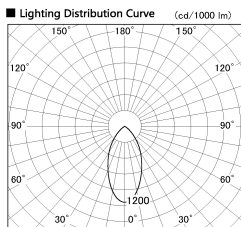

Item no. DD099-2550DB8540

Series Name:  $\Phi$ 125 Spark

With Dark Mirror Reflector

Installation	Recessed mount
Type	$\Phi$ 125 Spark
Fixture wattage	23W
Beam angle	50 deg
Color Temp.	4000K
CRI	Ra>85
Luminous	1994 lm
Body	Die-cast aluminum alloy
Body finish	N/A
Trim finish	Black
Reflector finish	Dark Mirror
IP Rate	IP20
Light source	COB module
Input Voltage	AC220~240V
Dimming Type	Non-Dimmable
Certificate	CE, CCC
Cut Hole	125mm