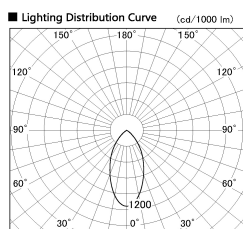

Item no. DD099-2550DB9027

Series Name:  $\Phi$ 125 Spark

With Dark Mirror Reflector

Installation	Recessed mount
Type	
Fixture wattage	23W
Beam angle	50 deg
Color Temp.	2700K
CRI	Ra>90
Luminous	1690 lm
Body	Die-cast aluminum alloy
Body finish	N/A
Trim finish	Black
Reflector finish	Dark Mirror
IP Rate	IP20
Light source	COB module
Input Voltage	AC220~240V
Dimming Type	Non-Dimmable
Certificate	CE, CCC
Cut Hole	125mm