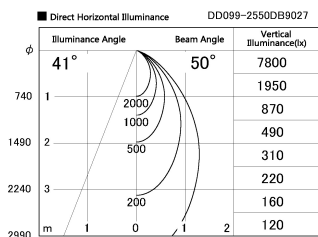

Item no. DD099-2550DB9027

Series Name:  $\Phi$ 125 Spark

With Dark Mirror Reflector

Installation	Recessed mount
Type	
Fixture wattage	23W
Beam angle	50 deg
Color Temp.	2700K
CRI	Ra>90
Luminous	1690 lm
Body	Die-cast aluminum alloy
Body finish	N/A
Trim finish	Black
Reflector finish	Dark Mirror
IP Rate	IP20
Light source	COB module
Input Voltage	AC220~240V
Dimming Type	Non-Dimmable
Certificate	CE, CCC
Cut Hole	125mm