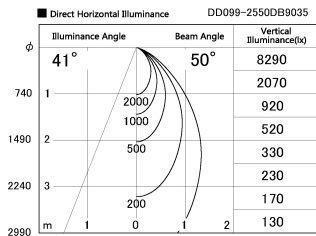

Item no. DD099-2550DB9035

Series Name: Φ 125 Spark

With Dark Mirror Reflector

Installation	Recessed mount
Type	
Fixture wattage	23W
Beam angle	50 deg
Color Temp.	3500K
CRI	Ra>90
Luminous	1796 lm
Body	Die-cast aluminum alloy
Body finish	N/A
Trim finish	Black
Reflector finish	Dark Mirror
IP Rate	IP20
Light source	COB module
Input Voltage	AC220~240V
Dimming Type	Non-Dimmable
Certificate	CE, CCC
Cut Hole	125mm