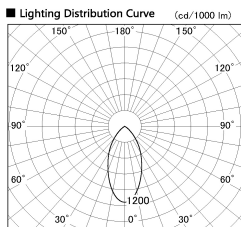

Item no. DD099-2550DB9035

Series Name: Φ 125 Spark

With Dark Mirror Reflector

Installation	Recessed mount
Type	
Fixture wattage	23W
Beam angle	50 deg
Color Temp.	3500K
CRI	Ra>90
Luminous	1796 lm
Body	Die-cast aluminum alloy
Body finish	N/A
Trim finish	Black
Reflector finish	Dark Mirror
IP Rate	IP20
Light source	COB module
Input Voltage	AC220~240V
Dimming Type	Non-Dimmable
Certificate	CE, CCC
Cut Hole	125mm