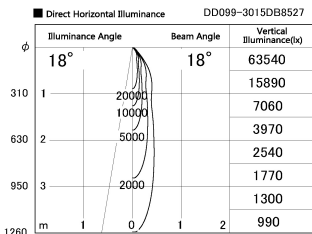

Item no. DD099-3015DB8527

Series Name: Φ 125 Spark

With Dark Mirror Reflector

Installation	Recessed mount
Type	
Fixture wattage	30.3W
Beam angle	18 deg
Color Temp.	2700K
CRI	Ra>85
Luminous	2645 lm
Body	Die-cast aluminum alloy
Body finish	N/A
Trim finish	Black
Reflector finish	Dark Mirror
IP Rate	IP20
Light source	COB module
Input Voltage	AC220~240V
Dimming Type	Non-Dimmable
Certificate	CE, CCC
Cut Hole	125mm