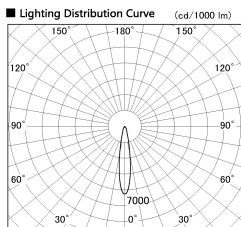

Item no. DD099-3015DB8527

Series Name: Φ 125 Spark

With Dark Mirror Reflector

Installation	Recessed mount
Type	
Fixture wattage	30.3W
Beam angle	18 deg
Color Temp.	2700K
CRI	Ra>85
Luminous	2645 lm
Body	Die-cast aluminum alloy
Body finish	N/A
Trim finish	Black
Reflector finish	Dark Mirror
IP Rate	IP20
Light source	COB module
Input Voltage	AC220~240V
Dimming Type	Non-Dimmable
Certificate	CE, CCC
Cut Hole	125mm