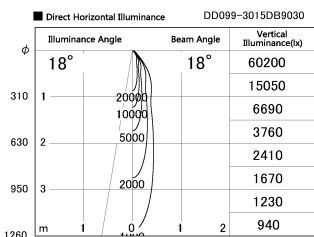

Item no. DD099-3015DB9030

Series Name: Φ 125 Spark

With Dark Mirror Reflector

Installation	Recessed mount
Type	
Fixture wattage	30.3W
Beam angle	18 deg
Color Temp.	3000K
CRI	Ra>90
Luminous	2506 lm
Body	Die-cast aluminum alloy
Body finish	N/A
Trim finish	Black
Reflector finish	Dark Mirror
IP Rate	IP20
Light source	COB module
Input Voltage	AC220~240V
Dimming Type	Non-Dimmable
Certificate	CE, CCC
Cut Hole	125mm