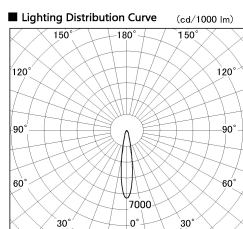

Item no. DD099-3015DB9030

Series Name: Φ 125 Spark

With Dark Mirror Reflector

Installation	Recessed mount
Type	
Fixture wattage	30.3W
Beam angle	18 deg
Color Temp.	3000K
CRI	Ra>90
Luminous	2506 lm
Body	Die-cast aluminum alloy
Body finish	N/A
Trim finish	Black
Reflector finish	Dark Mirror
IP Rate	IP20
Light source	COB module
Input Voltage	AC220~240V
Dimming Type	Non-Dimmable
Certificate	CE, CCC
Cut Hole	125mm