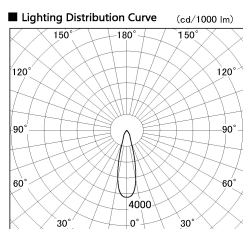

Item no. DD099-3020DB8527

Series Name: Φ 125 Spark

With Dark Mirror Reflector

Installation	Recessed mount
Type	
Fixture wattage	30.3W
Beam angle	27 deg
Color Temp.	2700K
CRI	Ra>85
Luminous	2645 lm
Body	Die-cast aluminum alloy
Body finish	N/A
Trim finish	Black
Reflector finish	Dark Mirror
IP Rate	IP20
Light source	COB module
Input Voltage	AC220~240V
Dimming Type	Non-Dimmable
Certificate	CE, CCC
Cut Hole	125mm