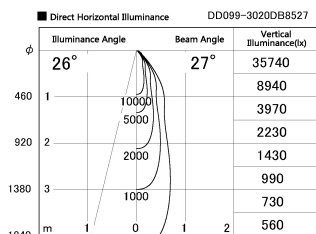

Item no. DD099-3020DB8527

Series Name: Φ 125 Spark

With Dark Mirror Reflector

Installation	Recessed mount
Type	
Fixture wattage	30.3W
Beam angle	27 deg
Color Temp.	2700K
CRI	Ra>85
Luminous	2645 lm
Body	Die-cast aluminum alloy
Body finish	N/A
Trim finish	Black
Reflector finish	Dark Mirror
IP Rate	IP20
Light source	COB module
Input Voltage	AC220~240V
Dimming Type	Non-Dimmable
Certificate	CE, CCC
Cut Hole	125mm