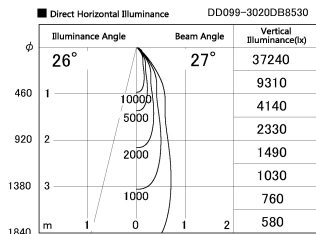

Item no. DD099-3020DB8530

Series Name:  $\Phi$ 125 Spark

With Dark Mirror Reflector

Installation	Recessed mount
Type	
Fixture wattage	30.3W
Beam angle	27 deg
Color Temp.	3000K
CRI	Ra>85
Luminous	2756 lm
Body	Die-cast aluminum alloy
Body finish	N/A
Trim finish	Black
Reflector finish	Dark Mirror
IP Rate	IP20
Light source	COB module
Input Voltage	AC220~240V
Dimming Type	Non-Dimmable
Certificate	CE, CCC
Cut Hole	125mm