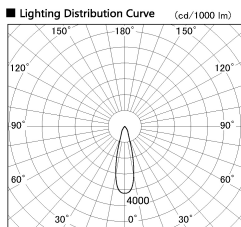

Item no. DD099-3020DB8530

Series Name:  $\Phi$ 125 Spark

With Dark Mirror Reflector

Installation	Recessed mount
Type	
Fixture wattage	30.3W
Beam angle	27 deg
Color Temp.	3000K
CRI	Ra>85
Luminous	2756 lm
Body	Die-cast aluminum alloy
Body finish	N/A
Trim finish	Black
Reflector finish	Dark Mirror
IP Rate	IP20
Light source	COB module
Input Voltage	AC220~240V
Dimming Type	Non-Dimmable
Certificate	CE, CCC
Cut Hole	125mm