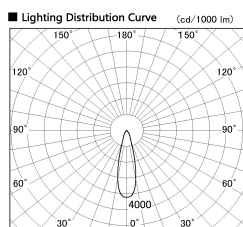

Item no. DD099-3020DB8535

Series Name: Φ 125 Spark

With Dark Mirror Reflector

| | |
|------------------|-------------------------|
| Installation | Recessed mount |
| Type | |
| Fixture wattage | 30.3W |
| Beam angle | 27 deg |
| Color Temp. | 3500K |
| CRI | Ra>85 |
| Luminous | 2811 lm |
| Body | Die-cast aluminum alloy |
| Body finish | N/A |
| Trim finish | Black |
| Reflector finish | Dark Mirror |
| IP Rate | IP20 |
| Light source | COB module |
| Input Voltage | AC220~240V |
| Dimming Type | Non-Dimmable |
| Certificate | CE, CCC |
| Cut Hole | 125mm |