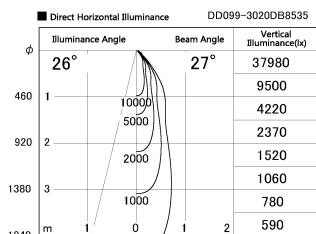

Item no. DD099-3020DB8535

Series Name: Φ 125 Spark

With Dark Mirror Reflector

| | |
|------------------|-------------------------|
| Installation | Recessed mount |
| Type | |
| Fixture wattage | 30.3W |
| Beam angle | 27 deg |
| Color Temp. | 3500K |
| CRI | Ra>85 |
| Luminous | 2811 lm |
| Body | Die-cast aluminum alloy |
| Body finish | N/A |
| Trim finish | Black |
| Reflector finish | Dark Mirror |
| IP Rate | IP20 |
| Light source | COB module |
| Input Voltage | AC220~240V |
| Dimming Type | Non-Dimmable |
| Certificate | CE, CCC |
| Cut Hole | 125mm |