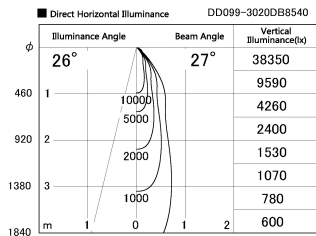

Item no. DD099-3020DB8540

Series Name:  $\Phi$ 125 Spark

With Dark Mirror Reflector

Installation	Recessed mount
Type	
Fixture wattage	30.3W
Beam angle	27 deg
Color Temp.	4000K
CRI	Ra>85
Luminous	2838 lm
Body	Die-cast aluminum alloy
Body finish	N/A
Trim finish	Black
Reflector finish	Dark Mirror
IP Rate	IP20
Light source	COB module
Input Voltage	AC220~240V
Dimming Type	Non-Dimmable
Certificate	CE, CCC
Cut Hole	125mm