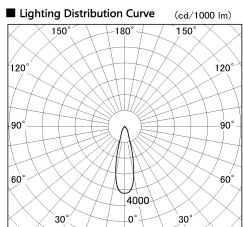

Item no. DD099-3020DB8540

Series Name:  $\Phi$ 125 Spark

With Dark Mirror Reflector

Installation	Recessed mount
Type	
Fixture wattage	30.3W
Beam angle	27 deg
Color Temp.	4000K
CRI	Ra>85
Luminous	2838 lm
Body	Die-cast aluminum alloy
Body finish	N/A
Trim finish	Black
Reflector finish	Dark Mirror
IP Rate	IP20
Light source	COB module
Input Voltage	AC220~240V
Dimming Type	Non-Dimmable
Certificate	CE, CCC
Cut Hole	125mm