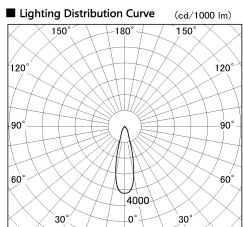

Item no. DD099-3020DB9027

Series Name: Φ 125 Spark

With Dark Mirror Reflector

Installation	Recessed mount
Type	
Fixture wattage	30.3W
Beam angle	27 deg
Color Temp.	2700K
CRI	Ra>90
Luminous	2405 lm
Body	Die-cast aluminum alloy
Body finish	N/A
Trim finish	Black
Reflector finish	Dark Mirror
IP Rate	IP20
Light source	COB module
Input Voltage	AC220~240V
Dimming Type	Non-Dimmable
Certificate	CE, CCC
Cut Hole	125mm