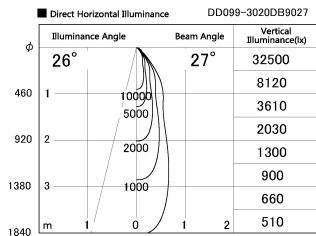

Item no. DD099-3020DB9027

Series Name: Φ 125 Spark

With Dark Mirror Reflector

Installation	Recessed mount
Type	
Fixture wattage	30.3W
Beam angle	27 deg
Color Temp.	2700K
CRI	Ra>90
Luminous	2405 lm
Body	Die-cast aluminum alloy
Body finish	N/A
Trim finish	Black
Reflector finish	Dark Mirror
IP Rate	IP20
Light source	COB module
Input Voltage	AC220~240V
Dimming Type	Non-Dimmable
Certificate	CE, CCC
Cut Hole	125mm