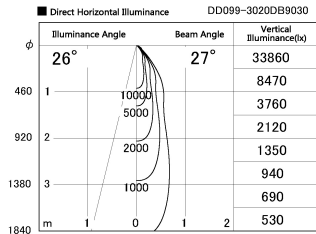

Item no. DD099-3020DB9030

Series Name: Φ 125 Spark

With Dark Mirror Reflector

Installation	Recessed mount
Type	Φ 125 Spark
Fixture wattage	30.3W
Beam angle	27 deg
Color Temp.	3000K
CRI	Ra>90
Luminous	2506 lm
Body	Die-cast aluminum alloy
Body finish	N/A
Trim finish	Black
Reflector finish	Dark Mirror
IP Rate	IP20
Light source	COB module
Input Voltage	AC220~240V
Dimming Type	Non-Dimmable
Certificate	CE, CCC
Cut Hole	125mm