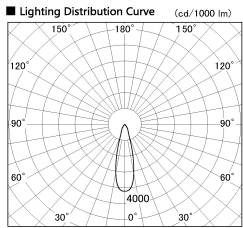

Item no. DD099-3020DB9030

Series Name: Φ 125 Spark

With Dark Mirror Reflector

Installation	Recessed mount
Type	Φ 125 Spark
Fixture wattage	30.3W
Beam angle	27 deg
Color Temp.	3000K
CRI	Ra>90
Luminous	2506 lm
Body	Die-cast aluminum alloy
Body finish	N/A
Trim finish	Black
Reflector finish	Dark Mirror
IP Rate	IP20
Light source	COB module
Input Voltage	AC220~240V
Dimming Type	Non-Dimmable
Certificate	CE, CCC
Cut Hole	125mm