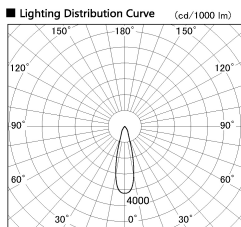

Item no. DD099-3020DB9030

Series Name: Φ 125 Spark

With Dark Mirror Reflector

Installation	Recessed mount
Type	
Fixture wattage	30.3W
Beam angle	27 deg
Color Temp.	3000K
CRI	Ra>90
Luminous	2506 lm
Body	Die-cast aluminum alloy
Body finish	N/A
Trim finish	Black
Reflector finish	Dark Mirror
IP Rate	IP20
Light source	COB module
Input Voltage	AC220~240V
Dimming Type	Non-Dimmable
Certificate	CE, CCC
Cut Hole	125mm