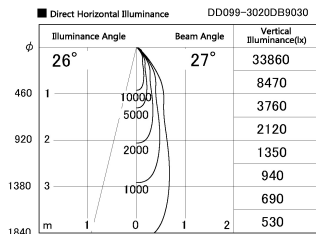

Item no. DD099-3020DB9030

Series Name: Φ 125 Spark

With Dark Mirror Reflector

Installation	Recessed mount
Type	
Fixture wattage	30.3W
Beam angle	27 deg
Color Temp.	3000K
CRI	Ra>90
Luminous	2506 lm
Body	Die-cast aluminum alloy
Body finish	N/A
Trim finish	Black
Reflector finish	Dark Mirror
IP Rate	IP20
Light source	COB module
Input Voltage	AC220~240V
Dimming Type	Non-Dimmable
Certificate	CE, CCC
Cut Hole	125mm