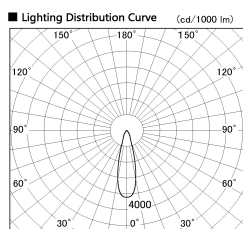

Item no. DD099-3020DB9040

Series Name:  $\Phi$ 125 Spark

With Dark Mirror Reflector

Installation	Recessed mount
Type	
Fixture wattage	30.3W
Beam angle	27 deg
Color Temp.	4000K
CRI	Ra>90
Luminous	2581 lm
Body	Die-cast aluminum alloy
Body finish	N/A
Trim finish	Black
Reflector finish	Dark Mirror
IP Rate	IP20
Light source	COB module
Input Voltage	AC220~240V
Dimming Type	Non-Dimmable
Certificate	CE, CCC
Cut Hole	125mm