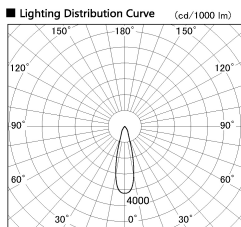

Item no. DD099-3020DB9040

Series Name: Φ 125 Spark

With Dark Mirror Reflector

Installation	Recessed mount
Type	
Fixture wattage	30.3W
Beam angle	27 deg
Color Temp.	4000K
CRI	Ra>90
Luminous	2581 lm
Body	Die-cast aluminum alloy
Body finish	N/A
Trim finish	Black
Reflector finish	Dark Mirror
IP Rate	IP20
Light source	COB module
Input Voltage	AC220~240V
Dimming Type	Non-Dimmable
Certificate	CE, CCC
Cut Hole	125mm