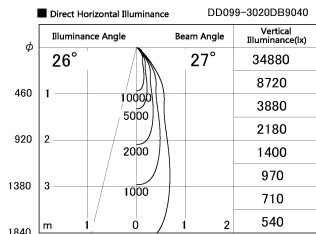

Item no. DD099-3020DB9040

Series Name: Φ 125 Spark

With Dark Mirror Reflector

Installation	Recessed mount
Type	
Fixture wattage	30.3W
Beam angle	27 deg
Color Temp.	4000K
CRI	Ra>90
Luminous	2581 lm
Body	Die-cast aluminum alloy
Body finish	N/A
Trim finish	Black
Reflector finish	Dark Mirror
IP Rate	IP20
Light source	COB module
Input Voltage	AC220~240V
Dimming Type	Non-Dimmable
Certificate	CE, CCC
Cut Hole	125mm