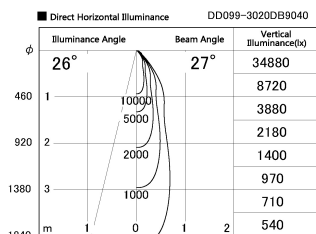

Item no. DD099-3020DB9040

Series Name:  $\Phi$ 125 Spark

With Dark Mirror Reflector

Installation	Recessed mount
Type	
Fixture wattage	30.3W
Beam angle	27 deg
Color Temp.	4000K
CRI	Ra>90
Luminous	2581 lm
Body	Die-cast aluminum alloy
Body finish	N/A
Trim finish	Black
Reflector finish	Dark Mirror
IP Rate	IP20
Light source	COB module
Input Voltage	AC220~240V
Dimming Type	Non-Dimmable
Certificate	CE, CCC
Cut Hole	125mm