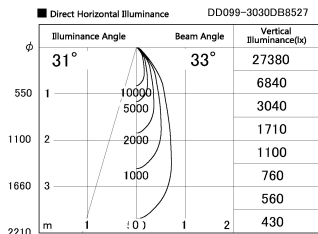

Item no. DD099-3030DB8527

Series Name: Φ 125 Spark

With Dark Mirror Reflector

Installation	Recessed mount
Type	
Fixture wattage	30.3W
Beam angle	33 deg
Color Temp.	2700K
CRI	Ra>85
Luminous	2640 lm
Body	Die-cast aluminum alloy
Body finish	N/A
Trim finish	Black
Reflector finish	Dark Mirror
IP Rate	IP20
Light source	COB module
Input Voltage	AC220~240V
Dimming Type	Non-Dimmable
Certificate	CE, CCC
Cut Hole	125mm