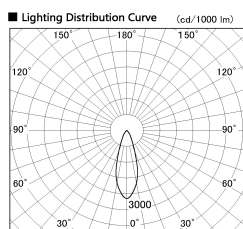

Item no. DD099-3030DB8527

Series Name: Φ 125 Spark

With Dark Mirror Reflector

Installation	Recessed mount
Type	
Fixture wattage	30.3W
Beam angle	33 deg
Color Temp.	2700K
CRI	Ra>85
Luminous	2640 lm
Body	Die-cast aluminum alloy
Body finish	N/A
Trim finish	Black
Reflector finish	Dark Mirror
IP Rate	IP20
Light source	COB module
Input Voltage	AC220~240V
Dimming Type	Non-Dimmable
Certificate	CE, CCC
Cut Hole	125mm