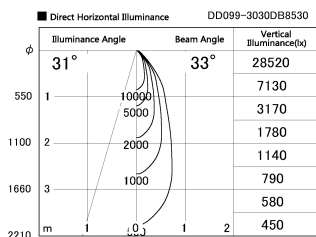

Item no. DD099-3030DB8530

Series Name: Φ 125 Spark

With Dark Mirror Reflector

Installation	Recessed mount
Type	
Fixture wattage	30.3W
Beam angle	33 deg
Color Temp.	3000K
CRI	Ra>85
Luminous	2750 lm
Body	Die-cast aluminum alloy
Body finish	N/A
Trim finish	Black
Reflector finish	Dark Mirror
IP Rate	IP20
Light source	COB module
Input Voltage	AC220~240V
Dimming Type	Non-Dimmable
Certificate	CE, CCC
Cut Hole	125mm