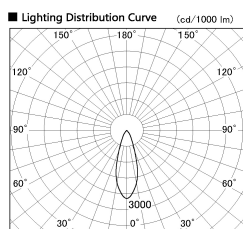

Item no. DD099-3030DB8530

Series Name: Φ 125 Spark

With Dark Mirror Reflector

Installation	Recessed mount
Type	
Fixture wattage	30.3W
Beam angle	33 deg
Color Temp.	3000K
CRI	Ra>85
Luminous	2750 lm
Body	Die-cast aluminum alloy
Body finish	N/A
Trim finish	Black
Reflector finish	Dark Mirror
IP Rate	IP20
Light source	COB module
Input Voltage	AC220~240V
Dimming Type	Non-Dimmable
Certificate	CE, CCC
Cut Hole	125mm