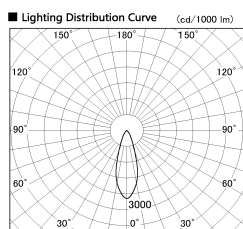

Item no. DD099-3030DB8535

Series Name: Φ 125 Spark

With Dark Mirror Reflector

Installation	Recessed mount
Type	
Fixture wattage	30.3W
Beam angle	33 deg
Color Temp.	3500K
CRI	Ra>85
Luminous	2805 lm
Body	Die-cast aluminum alloy
Body finish	N/A
Trim finish	Black
Reflector finish	Dark Mirror
IP Rate	IP20
Light source	COB module
Input Voltage	AC220~240V
Dimming Type	Non-Dimmable
Certificate	CE, CCC
Cut Hole	125mm