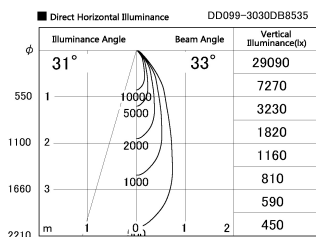

Item no. DD099-3030DB8535

Series Name: Φ 125 Spark

With Dark Mirror Reflector

Installation	Recessed mount
Type	
Fixture wattage	30.3W
Beam angle	33 deg
Color Temp.	3500K
CRI	Ra>85
Luminous	2805 lm
Body	Die-cast aluminum alloy
Body finish	N/A
Trim finish	Black
Reflector finish	Dark Mirror
IP Rate	IP20
Light source	COB module
Input Voltage	AC220~240V
Dimming Type	Non-Dimmable
Certificate	CE, CCC
Cut Hole	125mm