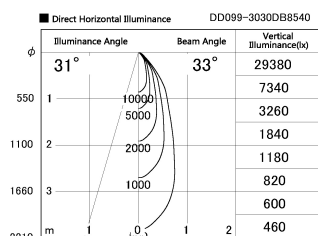

Item no. DD099-3030DB8540

Series Name: Φ 125 Spark

With Dark Mirror Reflector

Installation	Recessed mount
Type	
Fixture wattage	30.3W
Beam angle	33 deg
Color Temp.	4000K
CRI	Ra>85
Luminous	2833 lm
Body	Die-cast aluminum alloy
Body finish	N/A
Trim finish	Black
Reflector finish	Dark Mirror
IP Rate	IP20
Light source	COB module
Input Voltage	AC220~240V
Dimming Type	Non-Dimmable
Certificate	CE, CCC
Cut Hole	125mm