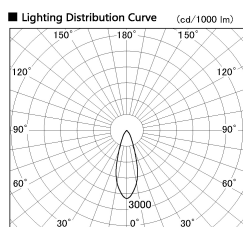

Item no. DD099-3030DB8540

Series Name: Φ 125 Spark

With Dark Mirror Reflector

Installation	Recessed mount
Type	
Fixture wattage	30.3W
Beam angle	33 deg
Color Temp.	4000K
CRI	Ra>85
Luminous	2833 lm
Body	Die-cast aluminum alloy
Body finish	N/A
Trim finish	Black
Reflector finish	Dark Mirror
IP Rate	IP20
Light source	COB module
Input Voltage	AC220~240V
Dimming Type	Non-Dimmable
Certificate	CE, CCC
Cut Hole	125mm