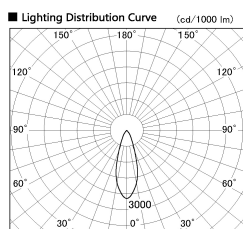

Item no. DD099-3030DB9027

Series Name:  $\Phi$ 125 Spark

With Dark Mirror Reflector

Installation	Recessed mount
Type	
Fixture wattage	30.3W
Beam angle	33 deg
Color Temp.	2700K
CRI	Ra>90
Luminous	2401 lm
Body	Die-cast aluminum alloy
Body finish	N/A
Trim finish	Black
Reflector finish	Dark Mirror
IP Rate	IP20
Light source	COB module
Input Voltage	AC220~240V
Dimming Type	Non-Dimmable
Certificate	CE, CCC
Cut Hole	125mm