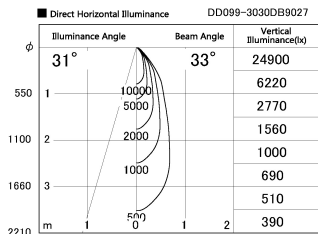

Item no. DD099-3030DB9027

Series Name:  $\Phi$ 125 Spark

With Dark Mirror Reflector

Installation	Recessed mount
Type	
Fixture wattage	30.3W
Beam angle	33 deg
Color Temp.	2700K
CRI	Ra>90
Luminous	2401 lm
Body	Die-cast aluminum alloy
Body finish	N/A
Trim finish	Black
Reflector finish	Dark Mirror
IP Rate	IP20
Light source	COB module
Input Voltage	AC220~240V
Dimming Type	Non-Dimmable
Certificate	CE, CCC
Cut Hole	125mm