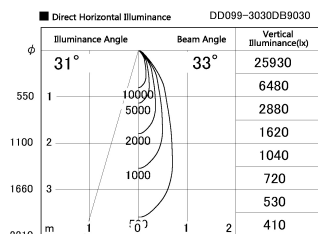

Item no. DD099-3030DB9030

Series Name:  $\Phi$ 125 Spark

With Dark Mirror Reflector

Installation	Recessed mount
Type	
Fixture wattage	30.3W
Beam angle	33 deg
Color Temp.	3000K
CRI	Ra>90
Luminous	2501 lm
Body	Die-cast aluminum alloy
Body finish	N/A
Trim finish	Black
Reflector finish	Dark Mirror
IP Rate	IP20
Light source	COB module
Input Voltage	AC220~240V
Dimming Type	Non-Dimmable
Certificate	CE, CCC
Cut Hole	125mm