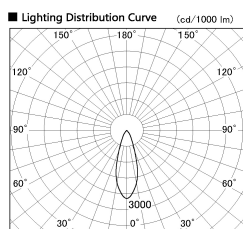

Item no. DD099-3030DB9030

Series Name:  $\Phi$ 125 Spark

With Dark Mirror Reflector

Installation	Recessed mount
Type	
Fixture wattage	30.3W
Beam angle	33 deg
Color Temp.	3000K
CRI	Ra>90
Luminous	2501 lm
Body	Die-cast aluminum alloy
Body finish	N/A
Trim finish	Black
Reflector finish	Dark Mirror
IP Rate	IP20
Light source	COB module
Input Voltage	AC220~240V
Dimming Type	Non-Dimmable
Certificate	CE, CCC
Cut Hole	125mm