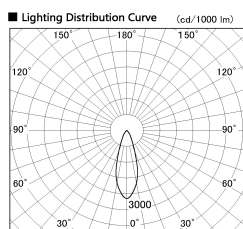

Item no. DD099-3030DB9035

Series Name: Φ 125 Spark

With Dark Mirror Reflector

Installation	Recessed mount
Type	
Fixture wattage	30.3W
Beam angle	33 deg
Color Temp.	3500K
CRI	Ra>90
Luminous	2551 lm
Body	Die-cast aluminum alloy
Body finish	N/A
Trim finish	Black
Reflector finish	Dark Mirror
IP Rate	IP20
Light source	COB module
Input Voltage	AC220~240V
Dimming Type	Non-Dimmable
Certificate	CE, CCC
Cut Hole	125mm