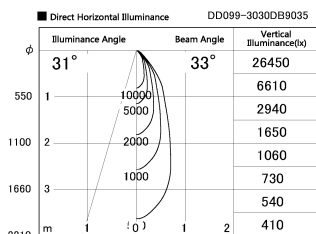

Item no. DD099-3030DB9035

Series Name: Φ 125 Spark

With Dark Mirror Reflector

Installation	Recessed mount
Type	
Fixture wattage	30.3W
Beam angle	33 deg
Color Temp.	3500K
CRI	Ra>90
Luminous	2551 lm
Body	Die-cast aluminum alloy
Body finish	N/A
Trim finish	Black
Reflector finish	Dark Mirror
IP Rate	IP20
Light source	COB module
Input Voltage	AC220~240V
Dimming Type	Non-Dimmable
Certificate	CE, CCC
Cut Hole	125mm