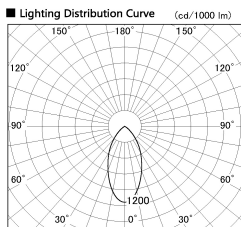

Item no. DD099-3050DB8530

Series Name:  $\Phi$ 125 Spark

With Dark Mirror Reflector

Installation	Recessed mount
Type	$\Phi$ 125 Spark
Fixture wattage	30.3W
Beam angle	50 deg
Color Temp.	3000K
CRI	Ra>85
Luminous	2534 lm
Body	Die-cast aluminum alloy
Body finish	N/A
Trim finish	Black
Reflector finish	Dark Mirror
IP Rate	IP20
Light source	COB module
Input Voltage	AC220~240V
Dimming Type	Non-Dimmable
Certificate	CE, CCC
Cut Hole	125mm