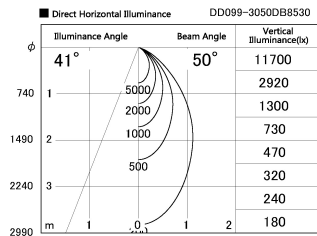

Item no. DD099-3050DB8530

Series Name:  $\Phi$ 125 Spark

With Dark Mirror Reflector

Installation	Recessed mount
Type	$\Phi$ 125 Spark
Fixture wattage	30.3W
Beam angle	50 deg
Color Temp.	3000K
CRI	Ra>85
Luminous	2534 lm
Body	Die-cast aluminum alloy
Body finish	N/A
Trim finish	Black
Reflector finish	Dark Mirror
IP Rate	IP20
Light source	COB module
Input Voltage	AC220~240V
Dimming Type	Non-Dimmable
Certificate	CE, CCC
Cut Hole	125mm