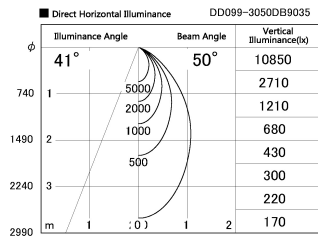

Item no. DD099-3050DB9035

Series Name:  $\Phi$ 125 Spark

With Dark Mirror Reflector

Installation	Recessed mount
Type	
Fixture wattage	30.3W
Beam angle	50 deg
Color Temp.	3500K
CRI	Ra>90
Luminous	2350 lm
Body	Die-cast aluminum alloy
Body finish	N/A
Trim finish	Black
Reflector finish	Dark Mirror
IP Rate	IP20
Light source	COB module
Input Voltage	AC220~240V
Dimming Type	Non-Dimmable
Certificate	CE, CCC
Cut Hole	125mm