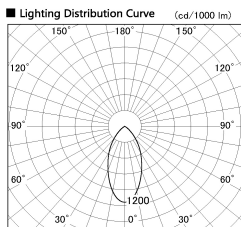

Item no. DD099-3050DB9035

Series Name:  $\Phi$ 125 Spark

With Dark Mirror Reflector

Installation	Recessed mount
Type	
Fixture wattage	30.3W
Beam angle	50 deg
Color Temp.	3500K
CRI	Ra>90
Luminous	2350 lm
Body	Die-cast aluminum alloy
Body finish	N/A
Trim finish	Black
Reflector finish	Dark Mirror
IP Rate	IP20
Light source	COB module
Input Voltage	AC220~240V
Dimming Type	Non-Dimmable
Certificate	CE, CCC
Cut Hole	125mm