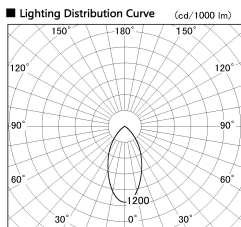

Item no. DD099-3050DB9040

Series Name: Φ 125 Spark

With Dark Mirror Reflector

Installation	Recessed mount
Type	
Fixture wattage	30.3W
Beam angle	50 deg
Color Temp.	4000K
CRI	Ra>90
Luminous	2373 lm
Body	Die-cast aluminum alloy
Body finish	N/A
Trim finish	Black
Reflector finish	Dark Mirror
IP Rate	IP20
Light source	COB module
Input Voltage	AC220~240V
Dimming Type	Non-Dimmable
Certificate	CE, CCC
Cut Hole	125mm