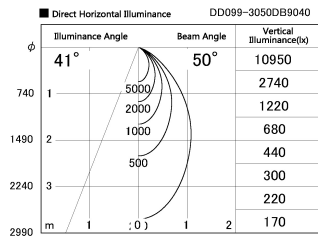

Item no. DD099-3050DB9040

Series Name: Φ 125 Spark

With Dark Mirror Reflector

Installation	Recessed mount
Type	
Fixture wattage	30.3W
Beam angle	50 deg
Color Temp.	4000K
CRI	Ra>90
Luminous	2373 lm
Body	Die-cast aluminum alloy
Body finish	N/A
Trim finish	Black
Reflector finish	Dark Mirror
IP Rate	IP20
Light source	COB module
Input Voltage	AC220~240V
Dimming Type	Non-Dimmable
Certificate	CE, CCC
Cut Hole	125mm